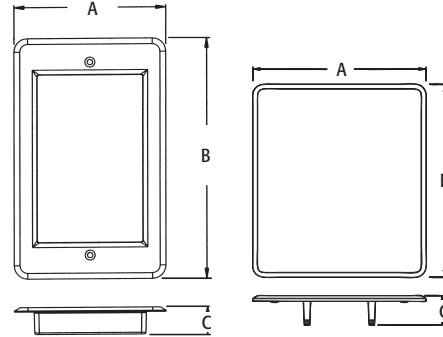

CATALOG NUMBER	UPC/DCI/NAED MFG #018997	DESCRIPTION / CU. IN.	UNIT PKG	STD PKG	DIM A	DIM B	DIM C
DVFR1W†‡Δ	14330	Single Gang / 21.0	1	4	4.200	6.698	.750
DVFR2W*†‡Δ	14331	2-Gang, White / 34.0	1	4	6.012	6.698	.750
DVFR3W*†	14340	3-Gang, White / 49.3	1	1	7.930	6.818	3.875
DVFR4W*†	14342	4-Gang, White / 64.5	1	1	9.742	6.818	3.875
DVFR3C	14337	2-Gang, White Cover	10	10	6.012	6.698	1.017
DVFR3C	10570	Non-Metallic Blank Cover for 3-Gang Box	10	10	9.742	6.818	1.017

IN BOX™

SINGLE GANG INDOOR IN BOX INCLUDES...

Recessed box, trim plate, (1) standard duplex and (1) standard GFCI face plate, (1) NM94 cable connector, (2) mounting screws, and (2) installation screws.

DVFR3C can be used with the following Arlington Boxes...